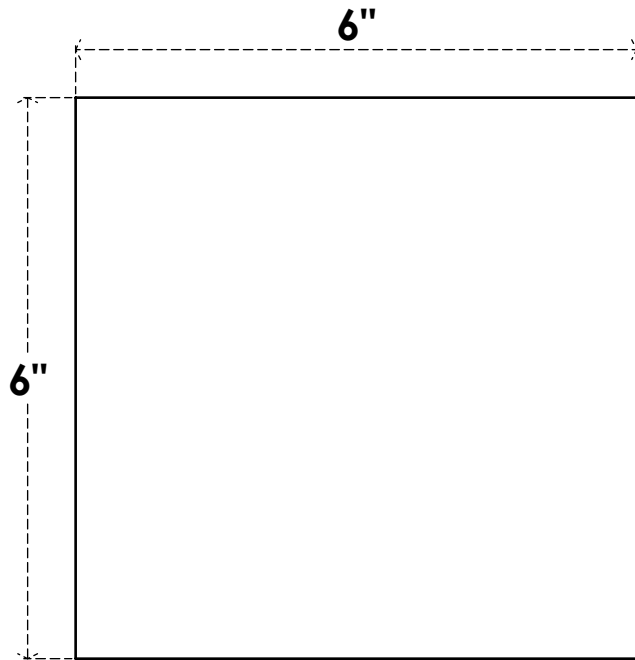

ROSP060X060X075SDG00

6"W X 6"H X 3/4"P STANDARD SEDGWICK ROSETTE WITH SQUARE EDGE,
ARCHITECTURAL GRADE PVC

FRONT

SIDE

EKENA MILLWORK
2300 WEST MAIN ST.
CLARKSVILLE, TX 75426
TOLL FREE: 866-607-0453
WWW.EKENAMILLWORK.COM