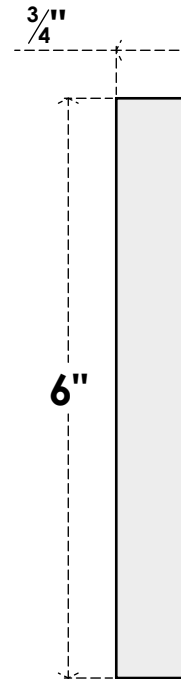

ROSP060X060X075SDG00

6"W X 6"H X 3/4"P STANDARD SEDGWICK ROSETTE WITH SQUARE EDGE,
ARCHITECTURAL GRADE PVC

FRONT

SIDE

EKENA MILLWORK
2300 WEST MAIN ST.
CLARKSVILLE, TX 75426
TOLL FREE: 866-607-0453
WWW.EKENAMILLWORK.COM

NOTES

1. INSTALLATION TO BE COMPLETED IN ACCORDANCE WITH MANUFACTURER'S SPECIFICATIONS.
2. DRAWING MAY NOT BE TO SCALE
3. THIS DRAWING IS INTENDED FOR DESIGN AND PLANNING PURPOSES ONLY.
4. ALL INFORMATION CONTAINED HEREIN WAS CURRENT AT THE TIME OF DEVELOPMENT BUT MUST BE REVIEWED AND APPROVED BY THE PRODUCT MANUFACTURER TO BE CONSIDERED ACCURATE.
5. ARCHITECTURAL GRADE PVC PRODUCTS ARE MADE FROM EXPANDED CELLULAR PVC AND COME NATURALLY WHITE BUT MAY BE PAINTED